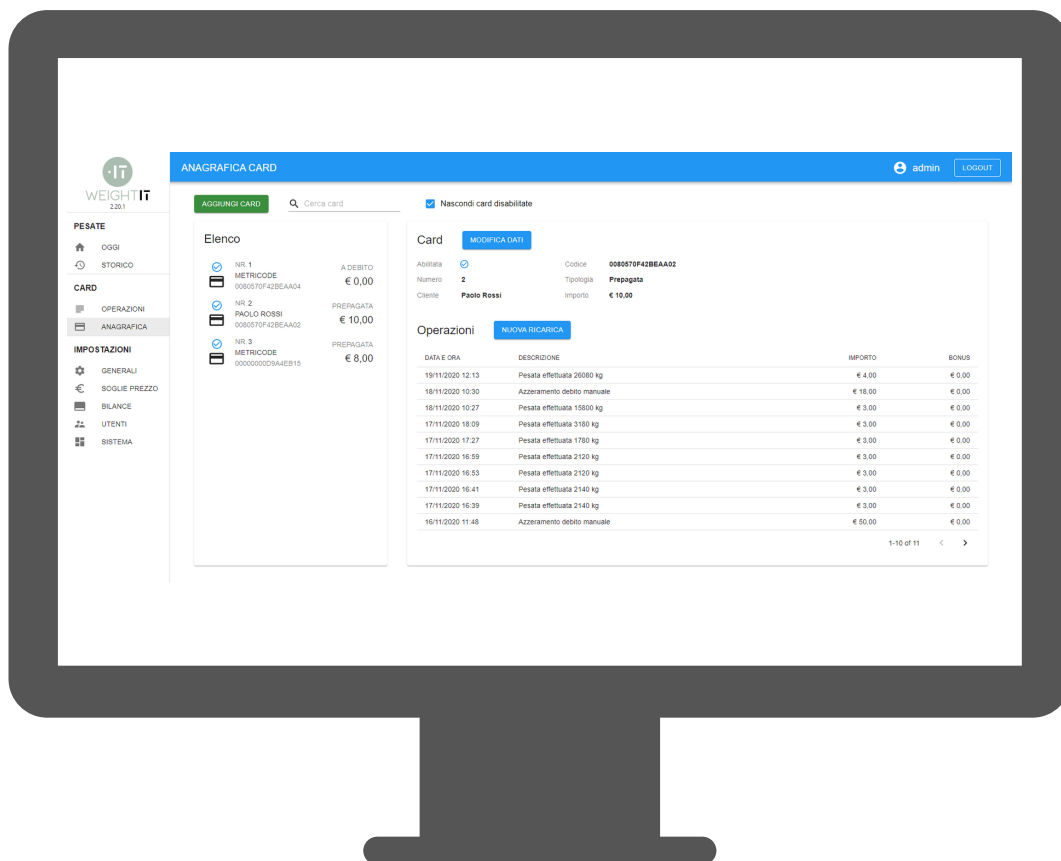

METRICODE

High technologies for Metrology & Weighing

WeightIT-PUBLIC

Manage Public Weighbridge remotely

Weight-IT PUBLIC: public weighbridges management software.

Main Features

- Management of the weighing through a self-service totem, in complete autonomy.
- Management of the RFID reader with rechargeable BADGE for the payment of the weighs for regular users.
 1. With the badge there is no cash circulation,
 2. There are no thefts,
 3. The recharge can be done electronically,
 4. The badge can be used on different scales within the same municipal territory.
- Printer management for exit/entry receipt and payment summary
- Management of payment through token machine

PAGAMENTO

COSTO DELLA PESATA € 3,00

INSERIRE LE MONETE

€ 0,00

ANNULLA

PAGAMENTO

COSTO DELLA PESATA € 3,00

AVVICINA IL BADGE AL LETTORE

ANNULLA

Options and Softwares that can be Added

- WeightIT-Context: Software for context photos associated to weighs for operations traceability
- WeightIT-Export: software for customized data exportation