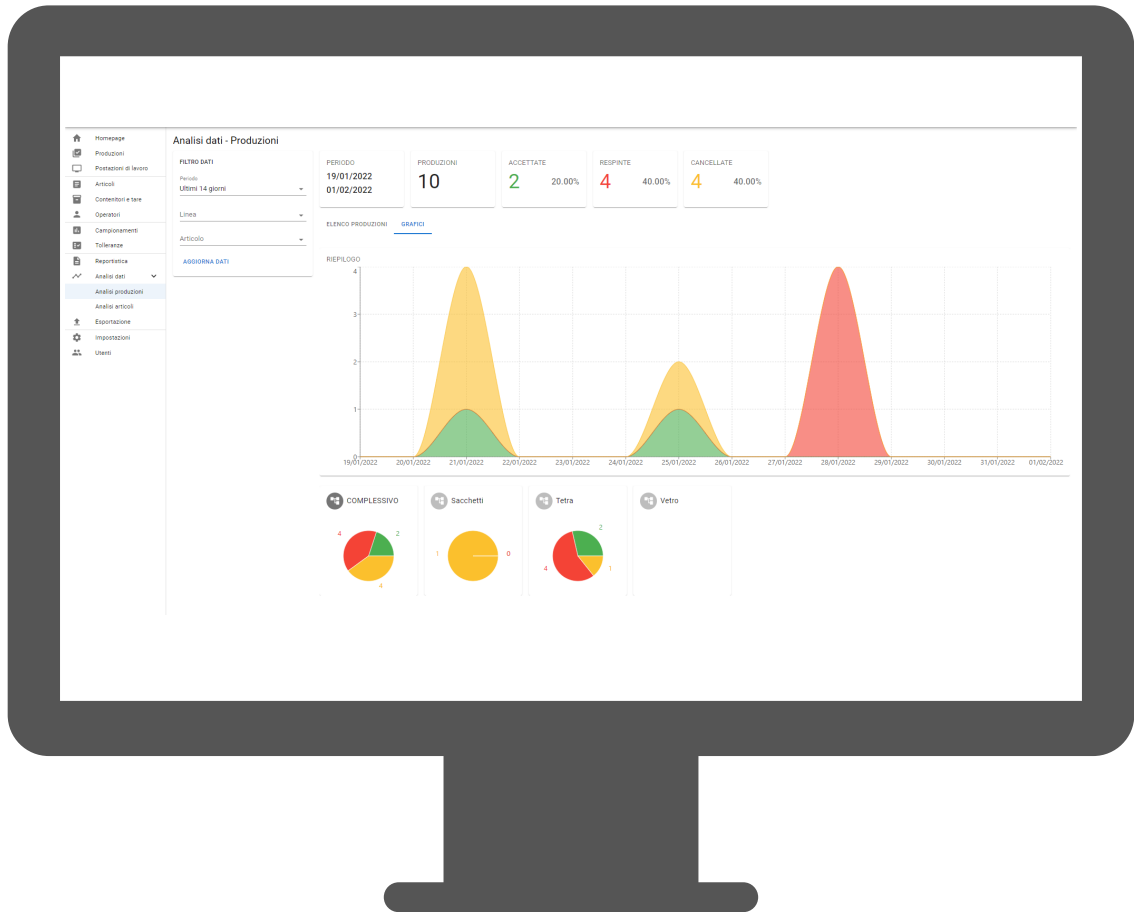

METRICODE
High technologies for Metrology & Weighing

CheckIT

Pre-Packed Weight Control

CheckIT is the software that allows a centralized control of all data for statistical control.

Funzionalità Principali

- Software accessible by **Browser** from any device.
- It allows the control of the weight of fixed weight products (eg food products) in line with EU regulation **EEC 70/2011** which guarantees the consumer that each product complies in terms of weight and volume as declared by the manufacturer.
- CheckIT, connected to one or more scales that perform sample checks of the weight of the products, allows the Quality Manager to have a **real-time monitoring** of the work.
- Possibility to manage directly from the software all the scales used for statistical control (the scales can be programmed from the software without stopping the production line).
- The software can be **integrated** with the company management system
- Centralized management of data from **Remote**
- Possibility of managing the **predetermined tare**